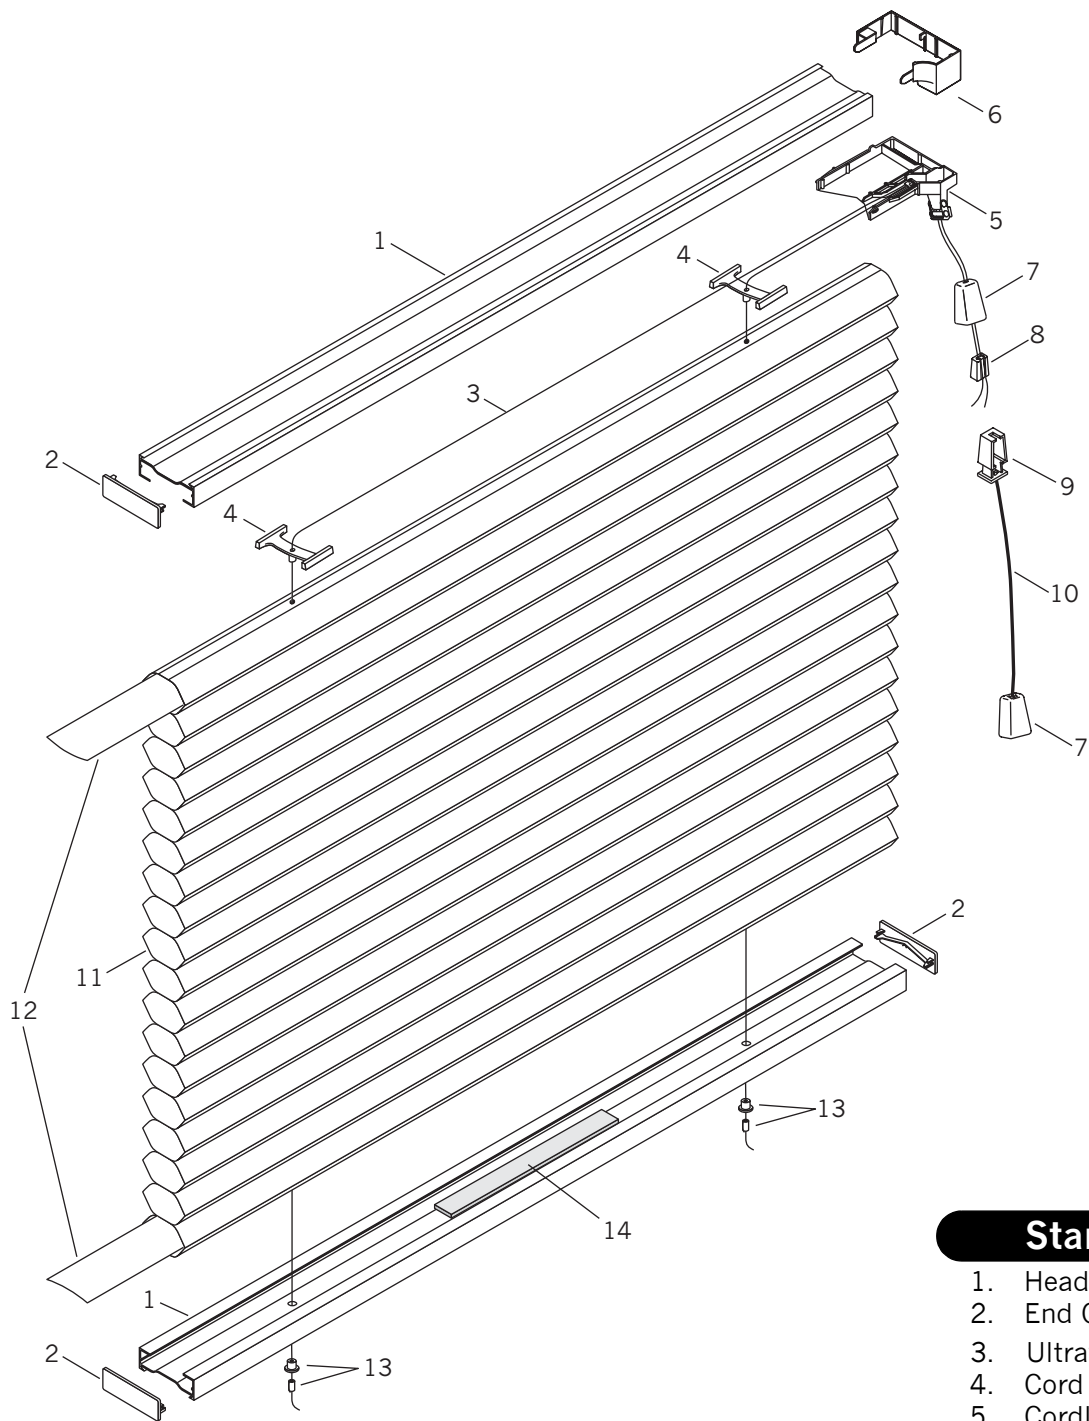

Applause® Cordlock Standard

Standard Parts

- 1. Headrail/Bottom Rail
- 2. End Cap
- 3. Ultrawear® Cord
- 4. Cord Guide
- 5. Cordlock Body
- 6. Cordlock Cover
- 7. Universal Cover/Tassel
- 8. Cord Equalizer
- 9. Equalizer Housing
- 10. Tassel Cord
- 11. Fabric
- 12. Filler Strip
- 13. Pocket & Ferrule
- 14. Rail Weight*

Applause® Cordlock Standard

No.	PCN	Description
1.	2950010xxx 2970010xxx	Headrail/Bottom Rail (3/8") Headrail/Bottom Rail (3/4" & Double Honeycomb)
2.	2950020xxx 2970020xxx	End Cap (3/8") End Cap (3/4" & Double Honeycomb)
3.	2679000000	0.9 mm Ultrawear® Cord
4.	2950100000 2970200000	Cord Guide (3/8") Cord Guide (3/4" & Double Honeycomb)
5.	2950067000 2950068000 2970067000 2970068000	Cordlock Body RH (3/8") Cordlock Body LH (3/8") Cordlock Body RH (3/4" & Double Honeycomb) Cordlock Body LH (3/4" & Double Honeycomb)
6.	2950075xxx 2950085xxx 2970070xxx 2970080xxx	Cordlock Cover RH (3/8") Cordlock Cover LH (3/8") Cordlock Cover RH (3/4" & Double Honeycomb) Cordlock Cover LH (3/4" & Double Honeycomb)
7.	2930440xxx	Universal Cover/Tassel
8.	2930220000	Cord Equalizer
9.	2930561000	Equalizer Housing
10.	2930320xxx	2.2 mm Tassel Cord
11.	N/A	Fabric (3/8", 3/4" & Double Honeycomb)
12.	2954000000 2974000000	Filler Strip (3/8") Filler Strip (3/4" & Double Honeycomb)
13.	3200155xxx	Pocket & Ferrule
14.	2982028000	Rail Weight (*used only if needed)