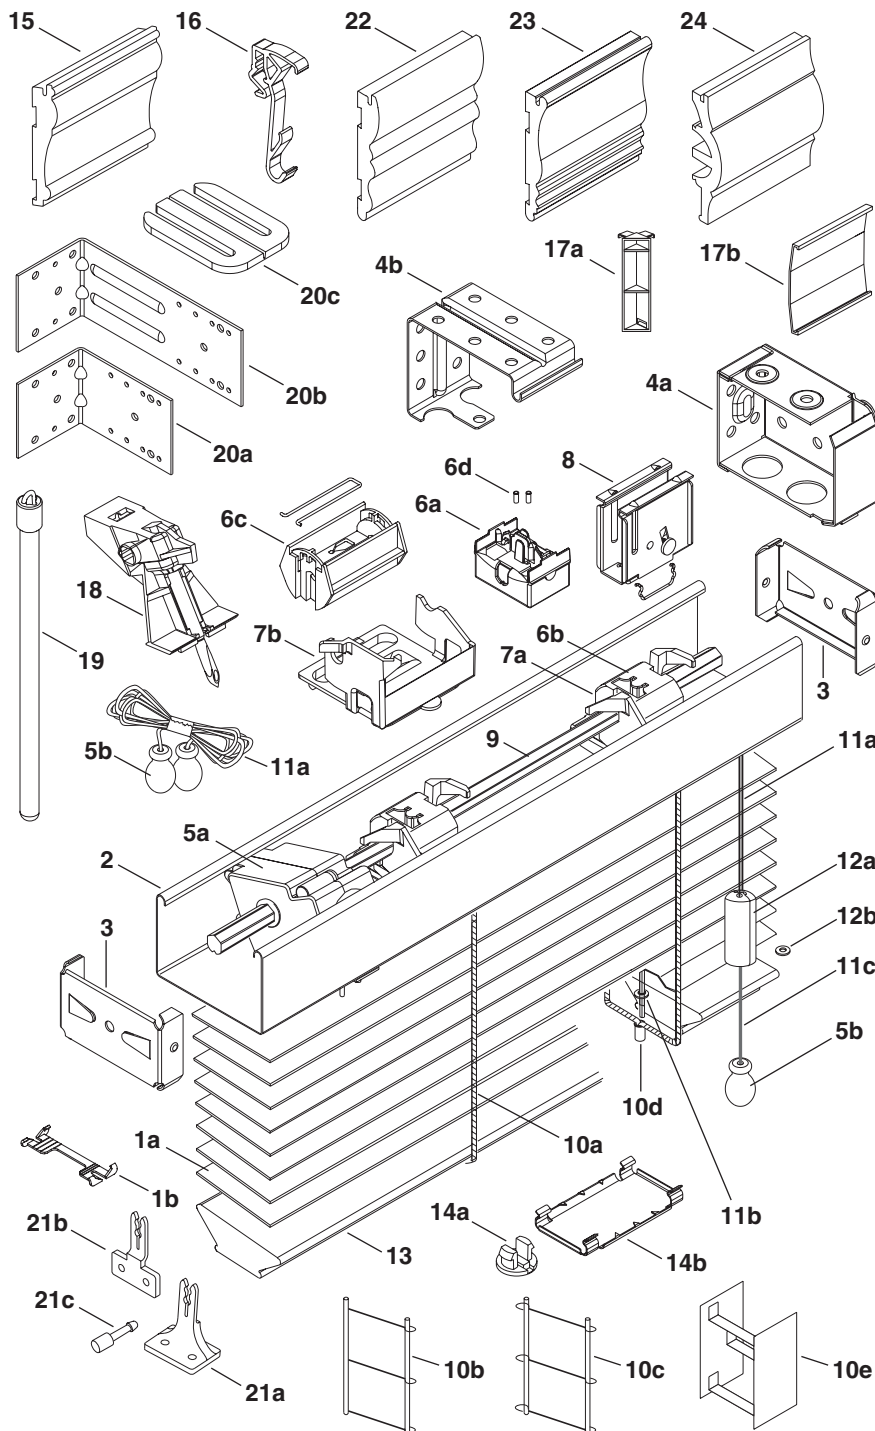

2" EverWood®

Standard Parts

- 1a. Slat
- 1b. Tape Spacer
2. Headrail
3. Headrail End Lock
- 4a. Installation Bracket
- 4b. Intermediate Support Bracket
- 5a. Cord Tilter
- 5b. Wood Tassel
- 6a. Tape Roll/Slot Type
- 6b. Tape Roll/Bead Type
- 6c. Low Profile Cloth Tape Roll
- 6d. Cable Tape Grommet
- 7a. Tape Roll Support
- 7b. Wide Tape Roll Support
8. Cordlock
9. Tiltrod
- 10a. Cable Tape Ladder
- 10b. Single Loop Cable Tape (de-Light™)
- 10c. Double Loop Cable Tape (de-Light)
- 10d. 2" Cable Tape Grommet
- 10e. Cotton Tape Ladder
- 11a. Polyester Cord 1.4mm
- 11b. Lift Cord Grommet
- 11c. Polyester Cord 2.2mm
- 12a. Cylindrical Cord Stop
- 12b. Cord Stop Washer
13. Bottom Rail
- 14a. Tape Button
- 14b. Tape Lock
15. Valance
16. Hidden Valance Clip
- 17a. Valance Corner Clip
- 17b. Valance Splice Clip
18. Wand Tilter
19. Wand