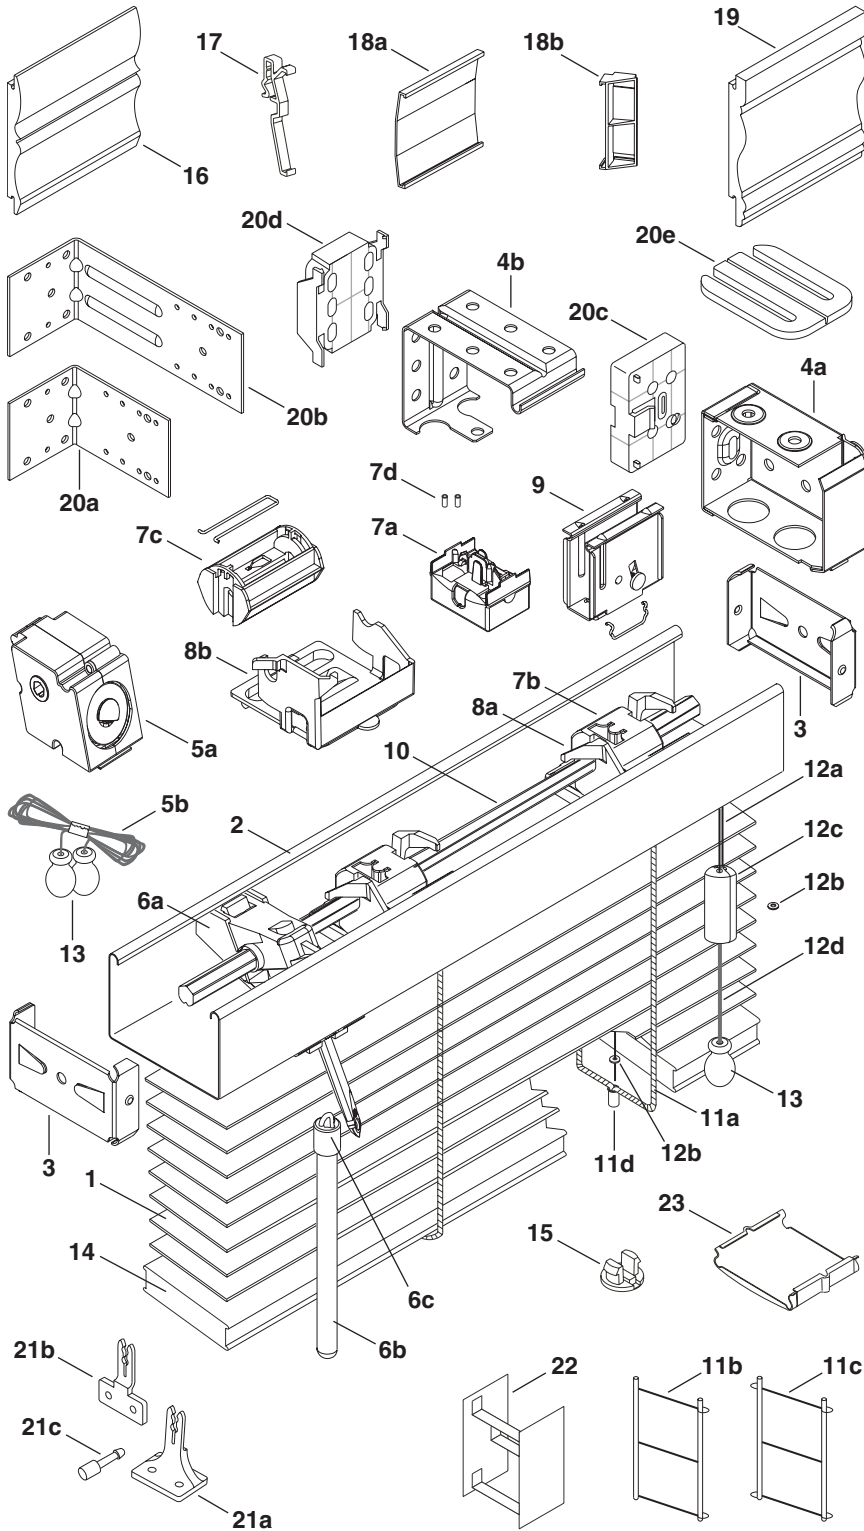

## Standard Parts

1. Slat
2. Headrail
3. Headrail End Lock
- 4a. Installation Bracket
- 4b. Intermediate Support Bracket
- 5a. Cord Tilter
- 5b. Tilt Cord 1.4mm
- 6a. Wand Tilter
- 6b. Wand
- 6c. Wand Connector Kit
- 7a. Tape Roll/Slot Type
- 7b. Tape Roll/Bead Type
- 7c. Wide Tape Roll and Wireform
- 7d. "X" Tape Locator
- 8a. Cable Tape Roll Support
- 8b. Wide Tape Roll Support
9. Cordlock
10. Tiltrod
- 11a. No Loop Cable Tape
- 11b. Single Loop Cable Tape
- 11c. Double Loop Cable Tape
- 11d. 2" Cable Tape Grommet
- 12a. Lift Cord 1.4mm
- 12b. Lift Cord Grommet
- 12c. Cord Stop
- 12d. Tassel Cord 2.2mm
13. Tassel
14. Bottom Rail
15. Tape Button
16. Standard Valance
17. Valance Clip
- 18a. Valance Splice
- 18b. Valance Corner Clip

## Optional Parts

19. Chancellor™ Valance
- 20a. Short Extension Bracket
- 20b. Long Extension Bracket
- 20c. Installation Bracket Spacer
- 20d. Intermediate Bracket Spacer
- 20e. Bracket Shim
- 21a. Hold-Down Bracket (Sill)
- 21b. Hold-Down Bracket (Jamb)
- 21c. Hold-Down Pin
22. Decorative Tape
23. Tape Lock

### **Optional Parts:**

19.	ZVxxx	Chancellor™ Valance 3¼"
20a.	5003167000	2" Low Profile Extension Bracket (Short)
20b.	5003168000	2" Low Profile Extension Bracket (Long)
20c.	5003142000	Installation Bracket Spacer
20d.	5003156000	Intermediate Bracket Spacer
20e.	7007069000	⅛" Bracket Shim
21a.	7007075000	Hold-Down Bracket (Sill)
21b.	7007076000	Hold-Down Bracket (Jamb)
21c.	5007307000	Hold-Down Pin
22.	7002201xxx	2" Decorative Tape
23.	5003041xxx	Wood Bottom Rail Tape Lock