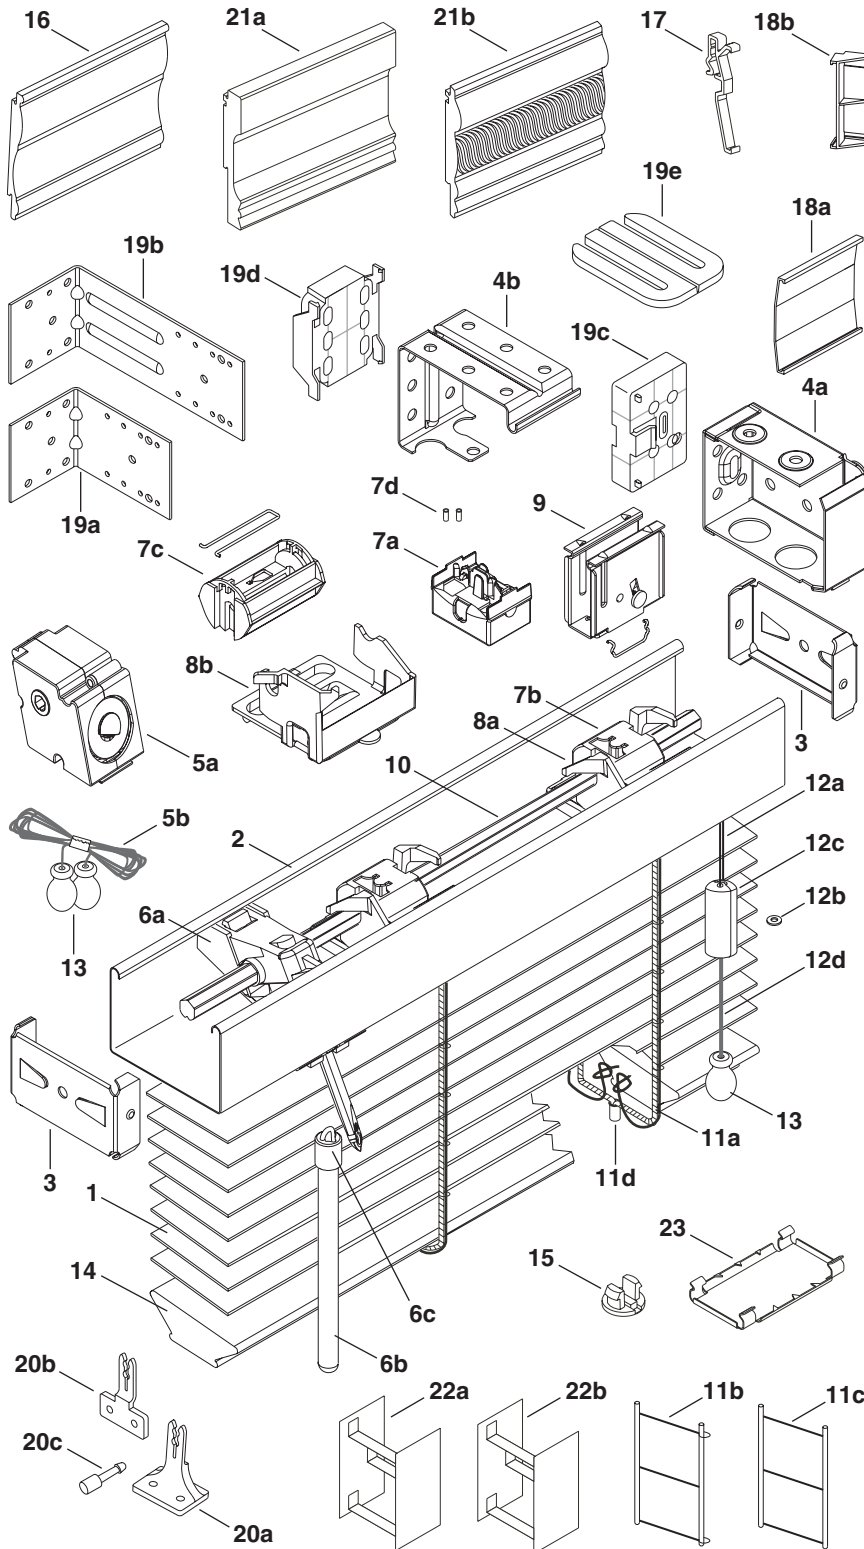

2" Classics™

Standard Parts

1. Slat
2. Headrail
3. Headrail End Lock
- 4a. Installation Bracket
- 4b. Intermediate Support Bracket
- 5a. Cord Tilter
- 5b. Tilt Cord 1.4mm
- 6a. Wand Tilter
- 6b. Wand
- 6c. Wand Connector Kit
- 7a. Tape Roll/Slot Type
- 7b. Tape Roll/Bead Type
- 7c. Wide Tape Roll and Wireform
- 7d. "X" Tape Locator
- 8a. Cable Tape Roll Support
- 8b. Wide Tape Roll Support
9. Cordlock
10. Tiltrod
- 11a. Double Loop Cable Tape
- 11b. Single Loop Cable Tape
- 11c. No Loop Cable Tape
- 11d. 2" Cable Tape Grommet
- 12a. Lift Cord 1.4mm
- 12b. Lift Cord Grommet
- 12c. Cord Stop
- 12d. Tassel Cord 2.2mm
13. Tassel
14. Bottom Rail
15. Tape Button
16. Valance
17. Valance Clip
- 18a. Valance Splice
- 18b. Valance Corner Clip

Optional Parts

- 19a. Short Extension Bracket
- 19b. Long Extension Bracket
- 19c. Installation Bracket Spacer
- 19d. Intermediate Bracket Spacer
- 19e. Bracket Shim
- 20a. Hold-Down Bracket (Sill)
- 20b. Hold-Down Bracket (Jamb)
- 20c. Hold-Down Pin
- 21a. Havencrest Valance
- 21b. Windermere Valance
- 22a. Solid Colored Decorative Tape
- 22b. Decorative Tape
23. Tape Lock