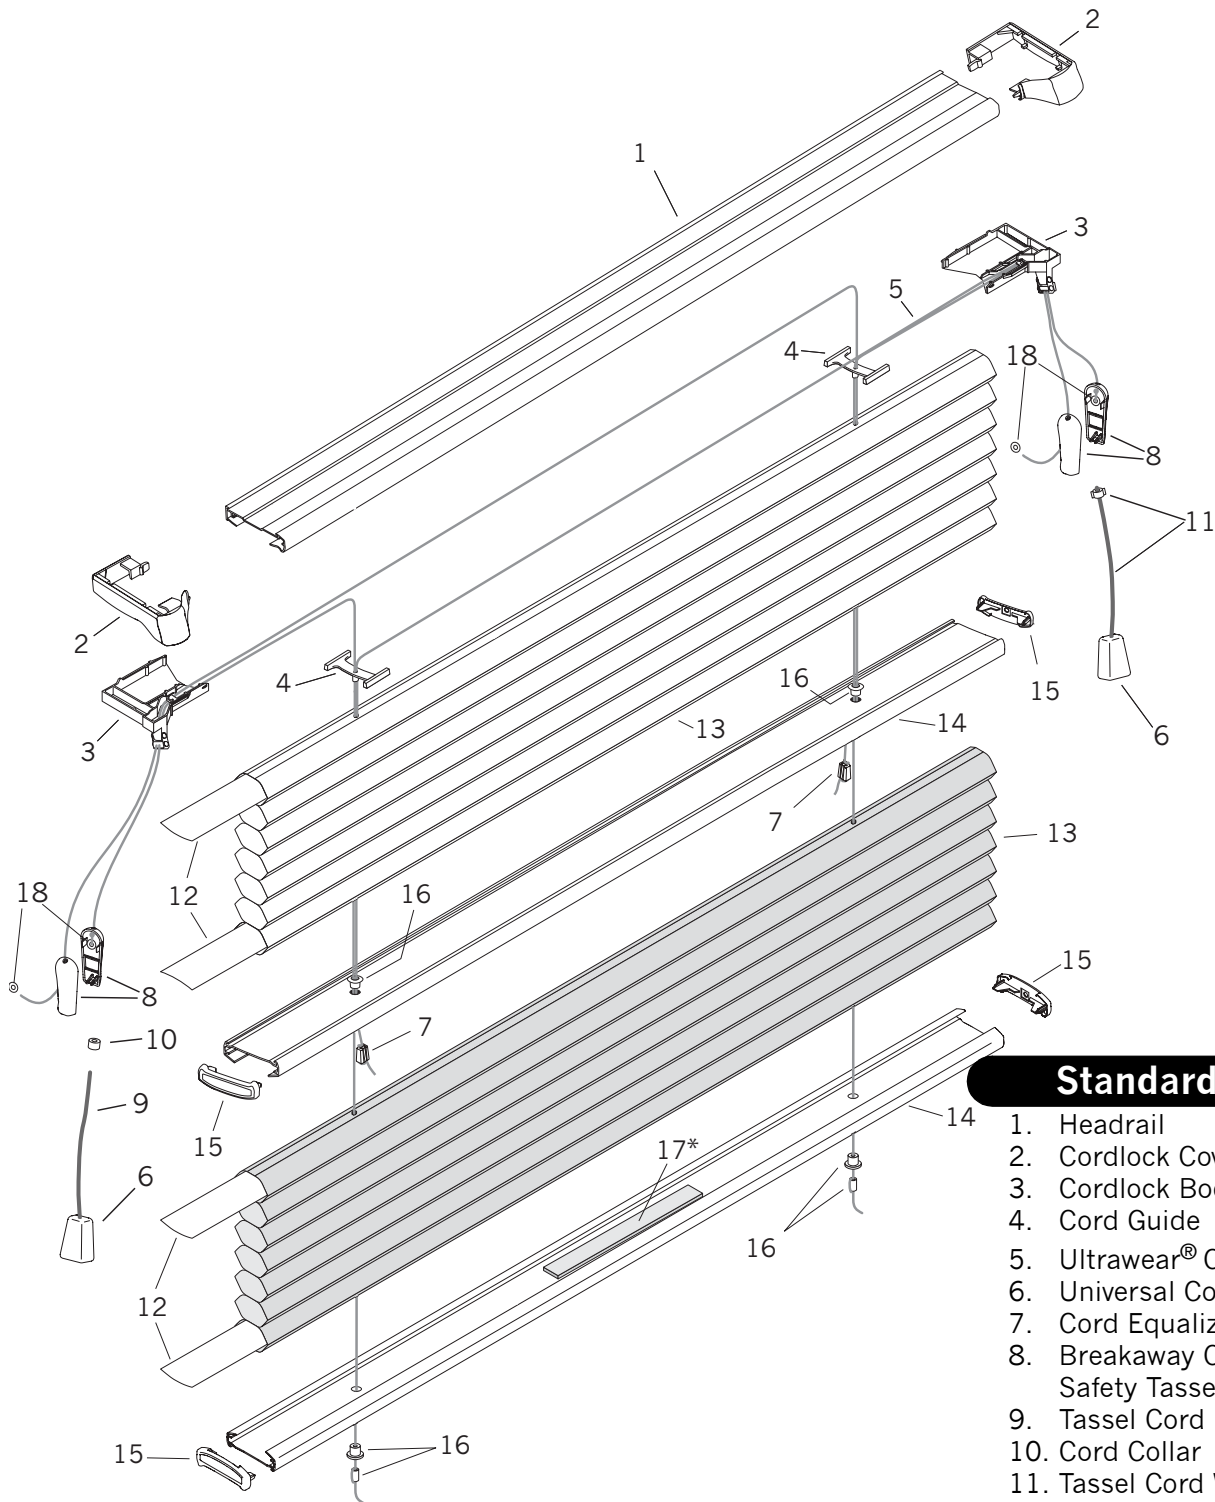

Duette® Cordlock Duolite™

Standard Parts

1. Headrail
2. Cordlock Cover
3. Cordlock Body
4. Cord Guide
5. Ultrawear® Cord
6. Universal Cover/Tassel
7. Cord Equalizer
8. Breakaway Cord Stop
  Safety Tassel
9. Tassel Cord
10. Cord Collar
11. Tassel Cord With Collar
  Assembly
12. Filler Strip
13. Fabric
14. Bottom Rail
15. Bottom Rail End Cap
16. Pocket & Ferrule
17. Rail Weight*
18. Plastic Washer

* Rail weights (17) may also be located on the underside of the center rail.