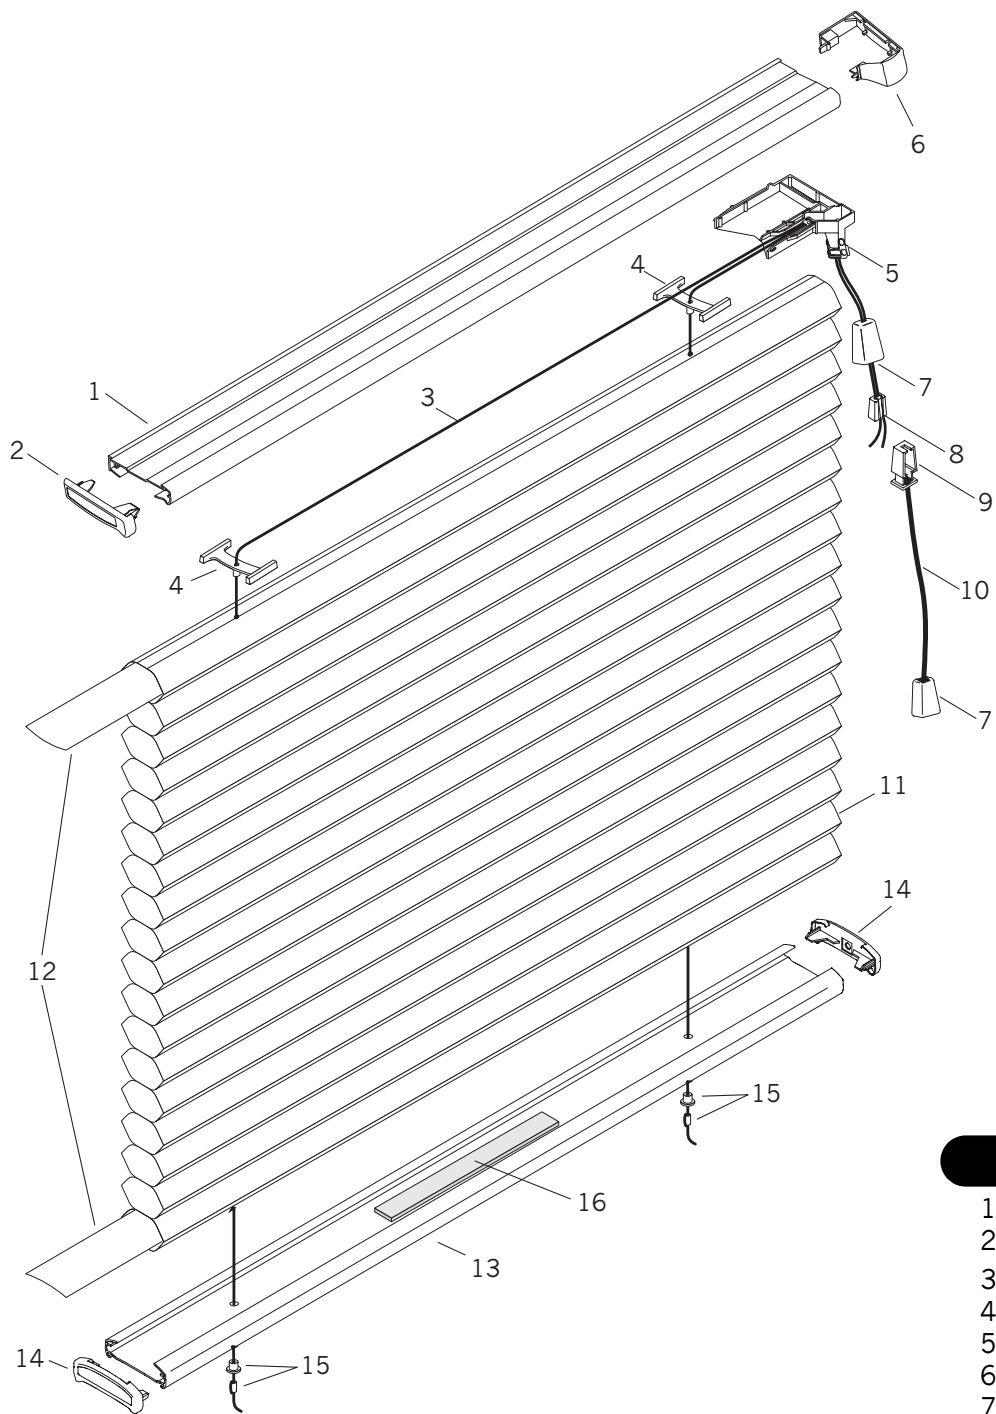

Duette® Cordlock Standard

Standard Parts

1. Headrail
2. Headrail End Cap
3. Ultrawear® Cord
4. Cord Guide
5. Cordlock Body
6. Cordlock Cover
7. Universal Cover/Tassel
8. Cord Equalizer
9. Equalizer Housing
10. Tassel Cord
11. Fabric
12. Filler Strip
13. Bottom Rail
14. Bottom Rail End Cap
15. Pocket & Ferrule
16. Rail Weight*

Duette® Cordlock Standard

No.	PCN	Description
1.	2250010xxx 2270010xxx	Headrail (3/8" & 1/2") Headrail (3/4", Double & Triple Honeycomb)
2.	2250025xxx 2250035xxx 2270025xxx 2270035xxx	Headrail End Cap RH (3/8" & 1/2") Headrail End Cap LH (3/8" & 1/2") Headrail End Cap RH (3/4", Double & Triple Honeycomb) Headrail End Cap LH (3/4", Double & Triple Honeycomb)
3.	2679000000	0.9 mm Ultrawear® Cord
4.	2950100000 2970200000	Cord Guide (3/8" & 1/2") Cord Guide (3/4", Double Honeycomb & Triple Honeycomb)
5.	2950067000 2950068000 2970067000 2970068000	Cordlock Body RH (3/8" & 1/2") Cordlock Body LH (3/8" & 1/2") Cordlock Body RH (3/4", Double & Triple Honeycomb) Cordlock Body LH (3/4", Double & Triple Honeycomb)
6.	2250075xxx 2250085xxx 2270075xxx 2270085xxx	Cordlock Cover RH (3/8" & 1/2") Cordlock Cover LH (3/8" & 1/2") Cordlock Cover RH (3/4", Double & Triple Honeycomb) Cordlock Cover LH (3/4", Double & Triple Honeycomb)
7.	2930440xxx	Universal Cover/Tassel
8.	2930220000	Cord Equalizer
9.	2930561000	Equalizer Housing
10.	2930320xxx	2.2 mm Tassel Cord
11.	N/A	Fabric (3/8", 1/2", 3/4", Double & Triple Honeycomb)
12.	2954000000 3200090885 2974000000	Filler Strip (3/8") Filler Strip (1/2") Filler Strip (3/4", Double & Triple Honeycomb)
13.	2971632xxx 2971637xxx 2971640xxx	Bottom Rail (3/8") Bottom Rail (1/2") Bottom Rail (3/4", Double & Triple Honeycomb)
14.	2982015xxx 2982007xxx 2982017xxx	Bottom Rail End Cap (3/8") Bottom Rail End Cap (1/2") Bottom Rail End Cap (3/4", Double & Triple Honeycomb)
15.	3200155xxx	Pocket & Ferrule
16.	2982028000	Rail Weight (*used only if needed)