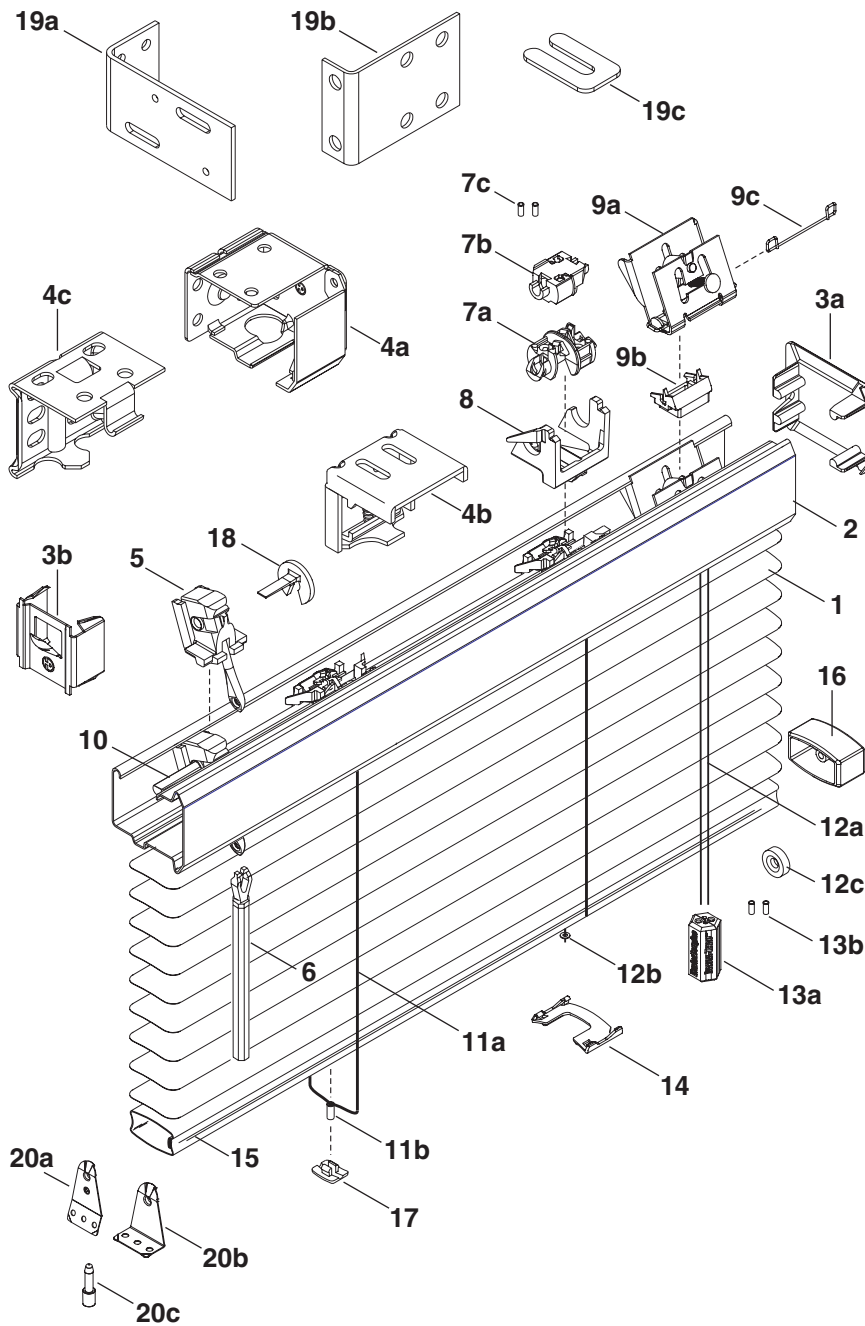

1" Celebrity®

Standard Parts

1. Slat
2. Headrail
- 3a. Headrail End Cap
- 3b. Headrail End Lock
- 4a. Box Installation Bracket
- 4b. Universal Gripper Bracket
- 4c. Intermediate Support Bracket
5. Wand Tilter
6. Wand
- 7a. Tape Roll/Slot Type
- 7b. Tape Roll/Bead Type
- 7c. X-Tape Locator – Grommet
8. Tape Roll Support
- 9a. Cordlock
- 9b. Cordlock Adaptor
- 9c. Lift Cord Separator
10. Tiltrod
- 11a. Cable Tape Ladder
- 11b. Cable Tape Grommet
- 12a. Lift Cord
- 12b. Lift Cord Grommet
- 12c. Safety Cord Stop
- 13a. Break-Thru® Safety Tassel
- 13b. Break-Thru Safety Tassel Grommet
14. Tape Spacer
15. Bottom Rail
16. Bottom Rail End Cap
17. Tape Button
18. Tilter Lock