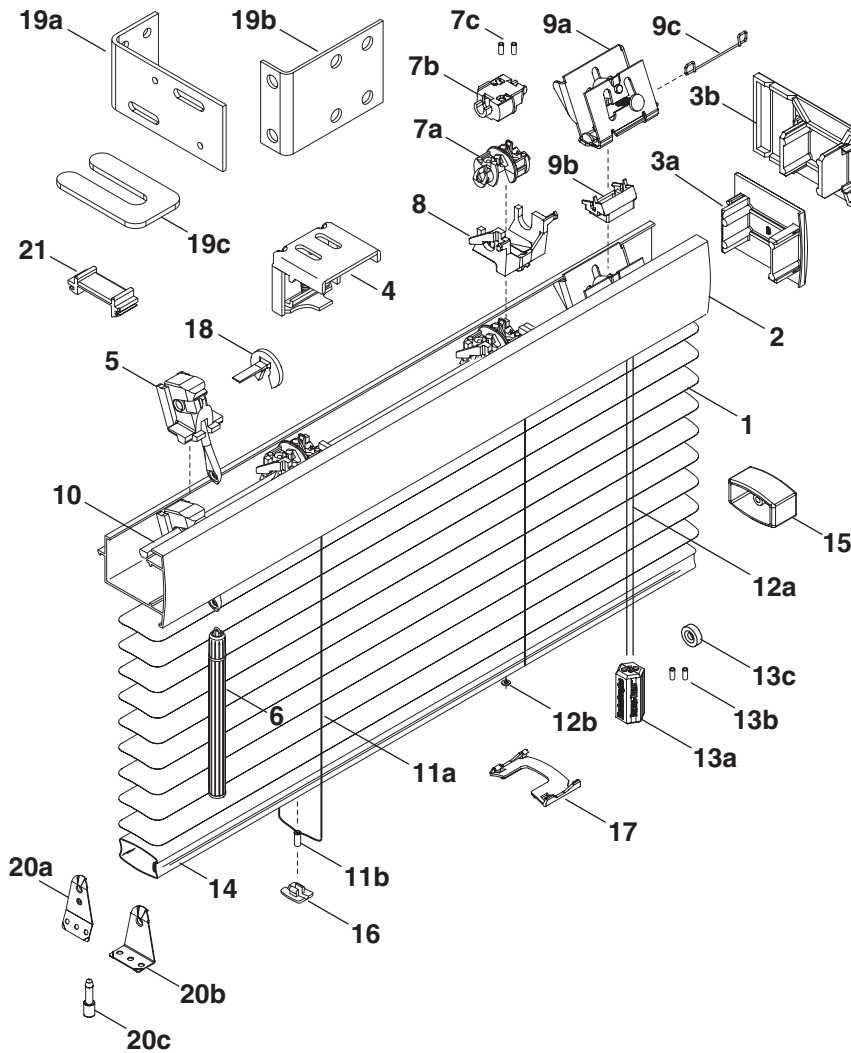

1" Decor[®]

Standard Parts

1. Slat
2. Headrail
- 3a. Headrail End Cap
- 3b. Extended Headrail End Cap
4. Universal Gripper Bracket
5. Wand Tilter
6. Wand
- 7a. Tape Roll/Slot Type
- 7b. Tape Roll/Bead Type
- 7c. X-Tape Locator – Grommet
8. Tape Roll Support
- 9a. Cordlock
- 9b. Cordlock Adaptor
- 9c. Lift Cord Separator
10. Tiltrod
- 11a. Cable Tape Ladder
- 11b. Cable Tape Grommet
- 12a. Lift Cord
- 12b. Lift Cord Grommet
- 13a. Break-Thru[®] Safety Tassel
- 13b. Break-Thru Safety Tassel Grommet
- 13c. Safety Cord Stop
14. Bottom Rail
15. Bottom Rail End Cap
16. Tape Button
17. Tape Spacer
18. Tilter Lock