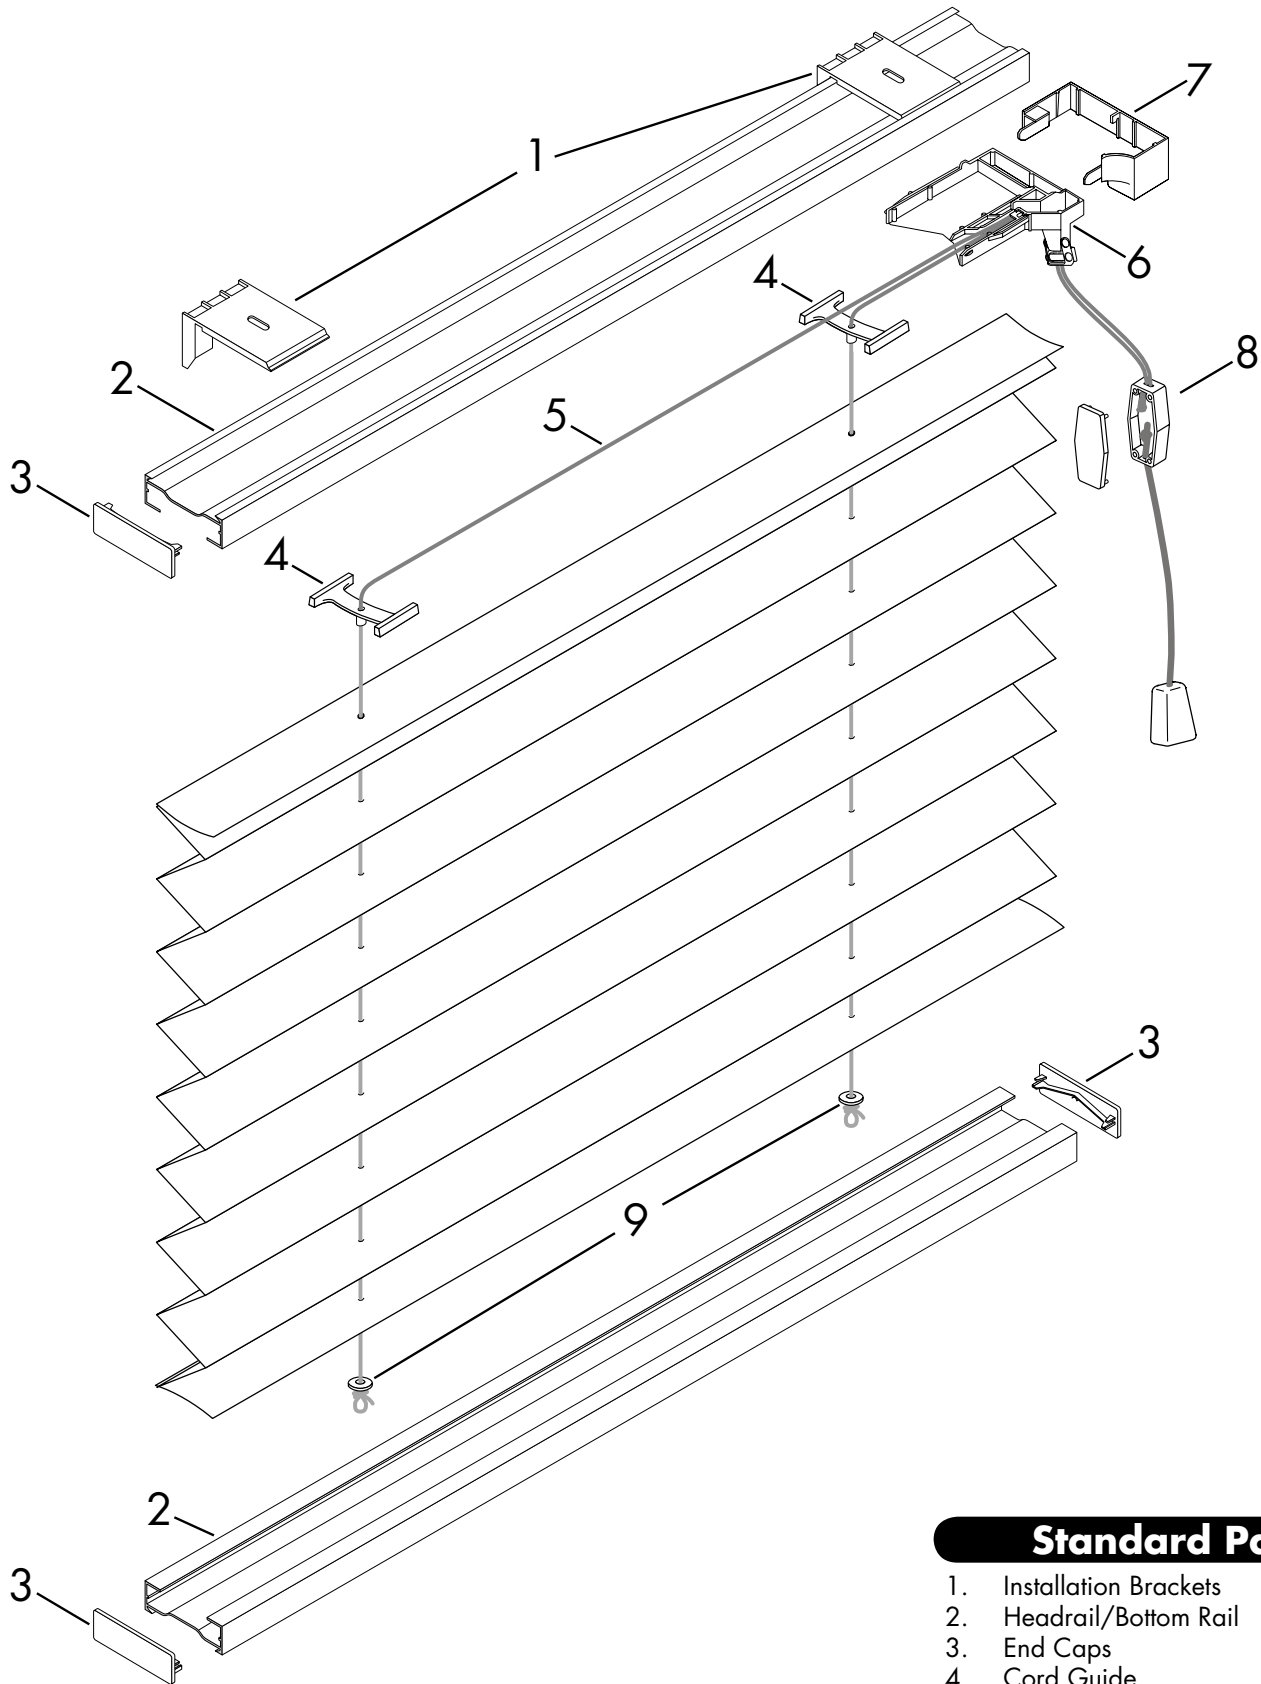

## Standard Parts

1. Installation Brackets
2. Headrail/Bottom Rail
3. End Caps
4. Cord Guide
5. Lift Cord
6. Cordlock Body
7. Cordlock Cover
8. Universal Tassel
9. Plastic Washers

# Brilliance® Standard Shades

NUMBER	PCN	COMPONENT DESCRIPTION
1.	2950062000	Installation Brackets
	2950071064	
	2950071765	
	2950071785	
	2980033000	
	2980038000	
2.	557999C	Headrail/Bottom Rail
	2950010xxx	
3.	557000	End Cap
	2950020xxx	
4.	558000	Cord Guide
5.	558xxx	Lift Cord (1.8mm or .9mm)
6.	2950068000	Cordlock Body - Left Hand
	2950067000	Cordlock Body - Right Hand
7.	556051	Cordlock Cover - Left Hand
	2950085000	Cordlock Cover - Left Hand
	556003	Cordlock Cover - Right Hand
	2950075000	Cordlock Cover - Right Hand
8.	2930440885	Universal Tassel
9.	2930130000	Plastic Washer