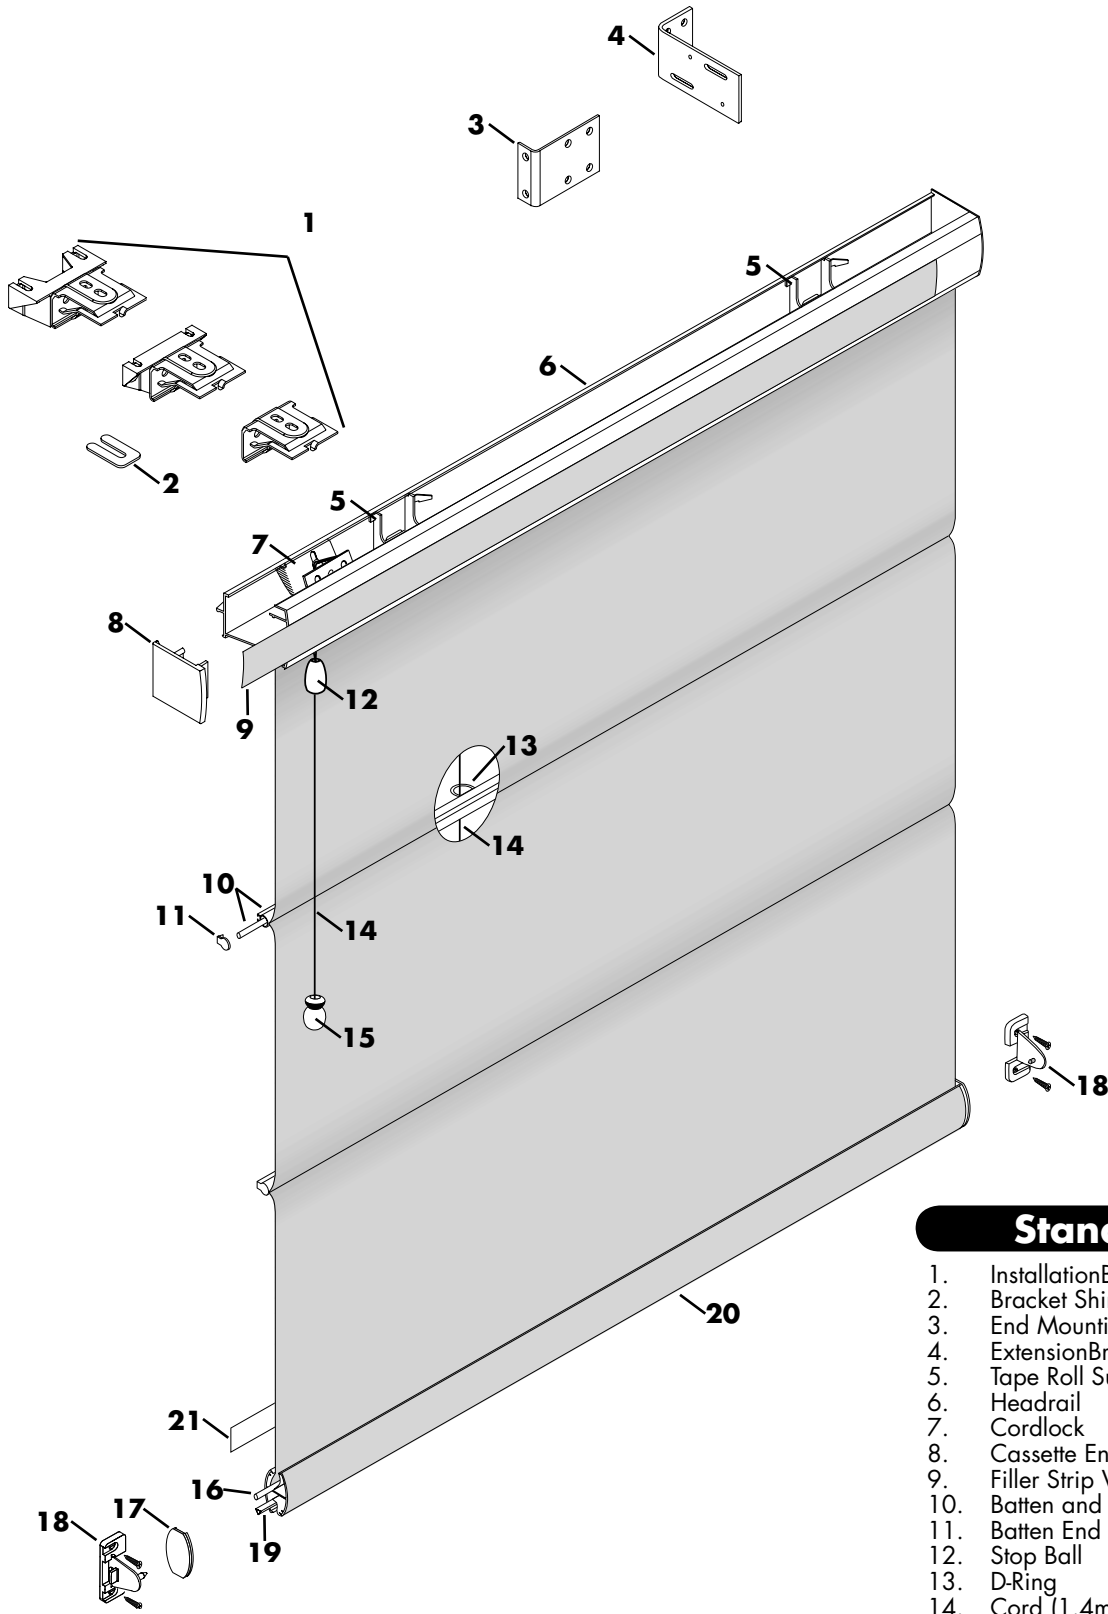

Jubilance® Roman Shades Standard Cordlock System

Standard Parts

1. Installation Bracket
2. Bracket Shim (optional)
3. End Mounting Bracket
4. Extension Bracket
5. Tape Roll Support
6. Headrail
7. Cordlock
8. Cassette End Cap
9. Filler Strip Valance
10. Batten and Round Rod
11. Batten End Cap
12. Stop Ball
13. D-Ring
14. Cord (1.4mm)
15. Tassel
16. Round Profile
17. Bottom Rail End Cap
18. Hold-Down Bracket w/Screws (optional)
19. Triangle Profile
20. Bottom Bar
21. Brass Hunter Douglas Logo Plate

Jubilance® Roman Shades Standard Cordlock System

NUMBER	PCN	COMPONENT DESCRIPTION
1.	PC555235	Installation Bracket (1/2") 3 Pack
	PC555236	Installation Bracket (7/8") 3 Pack
2.	5908237000*	Valance Bracket Shim
3.	PC555238	End Mount Bracket (2 Pack)
4.	PC555237	Extension Bracket (3 Pack) – Standard Bracket Extender
5.	5907567000	Tape Roll Support
6.	PC555230	Handrail (16') – White (059)
7.	5008564000	Snap-in Cordlock
8.	RC445088	Headrail End Cap – White
9.	PC555225	Headrail Plastic Channel
10.	RWC600006	Batten and Round Rod (16')
11.	RWC600008	Batten End Cap
12.	RWC600xxx	Stop Ball – Wooden
13.	RWC600044	D-Ring Staple (used with Snap-Cord Ring)
14.	RMC668xxx	1.4mm Cord
15.	RWC900xxx	Tassel
16.	RC445085	Round Profile – Small
17.	RC443xxx	Universal Bottom Rail End Cap
18.	5007311000	Hold-Down Bracket with Screws
19.	RC445087	Triangle Profile
20.	RC44xxxx	Universal Bottom Bar
21.	LIT888081	Brass Hunter Douglas Logo Plate

ADDITIONAL COMPONENTS

888106	Hunter Douglas Safety Warning Hang Tag
888107	Cord Stop Safety Warning Hang Tag
888108	Tension Device Safety Hang Tag
RWC600007	Cord Guide Clip
PC557998	Child Safety Kit

SALES AIDS / COLLATERAL MATERIALS