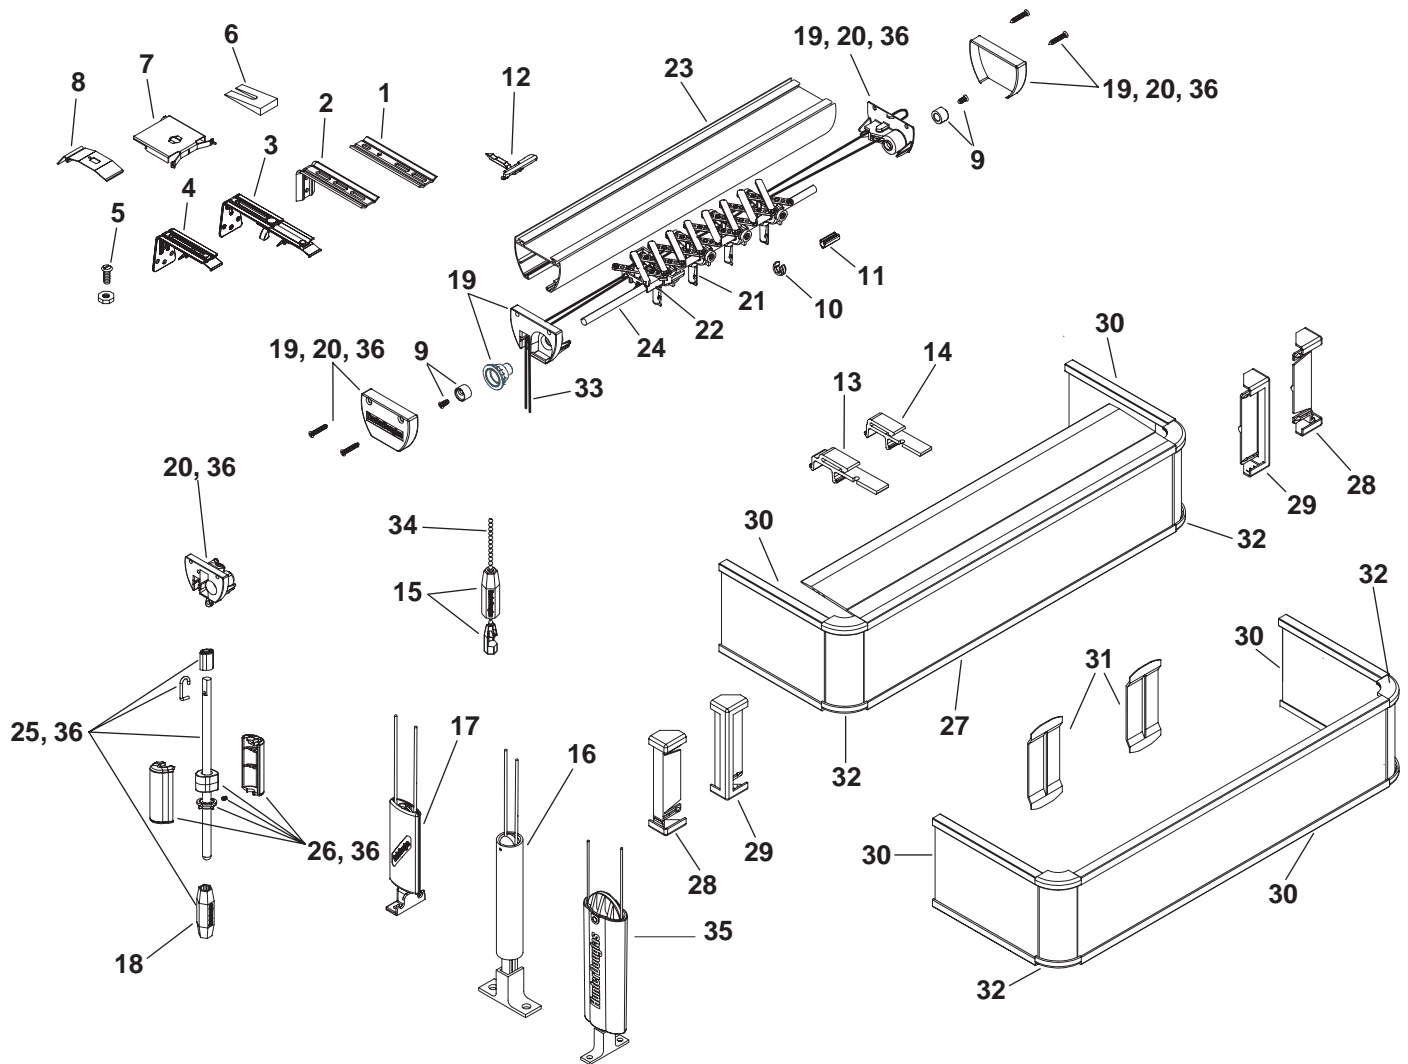

Paramount® Center Draw Assembly

Standard Components

- | | | |
|---------------------------------------|--|---|
| 1. 4" FLAT EXTENSION BRACKET w/o CLIP | 12. TILT ROD SUPPORT ASSEMBLY | 26. FIXED WAND CORD TETHER ASSEMBLY |
| 2. 4" "L" BRACKET w/o CLIP | 13. LONG VALANCE HANGER | 27. MIXED VALANCE |
| 3. ADJUSTABLE "L" BRACKET w/CLIP | 14. SHORT VALANCE HANGER | 27. VALANCE |
| 4. 3 1/2" "L" BRACKET w/CLIP | 15. CHAIN TASSEL ASSEMBLY | 28. VALANCE OPEN CORNER |
| 5. 8-32 X 1/2" PAN HEAD BOLT & NUT | 16. ROUND CORD TENSIONER | 29. VALANCE CLOSED CORNER |
| 6. MOUNTING SHIM | 17. CORD TENSIONER | 30. SHADOW VALANCE/RETURN |
| 7. MOUNTING CLIP w/LOCKING TAB | 18. PERMASSURE™ WAND HEX HANDLE | 31. VALANCE STACKING CLIP |
| 8. EZ-ON MOUNTING CLIP | 19. STANDARD END CONTROL SET | 32. VALANCE CORNER ROUND w/CAPS |
| 9. TILT ROD RETENTION ASSEMBLY | 20. PERMATILT™ END CONTROL SET | 33. TRAVERSE CORD |
| 10. STOP "C" CLIP | 21. CARRIER ASSEMBLY | 34. #6 PLASTIC CHAIN |
| 11. 1" OMEGA SPACER | 22. LEAD CARRIER ASSEMBLY | 35. LOCKING CORD TENSIONER |
| | 23. STANDARD CHANNEL OR SOFTSUEDE® CHANNEL | 36. PERMATILT™ WAND CONTROL UPGRADE KIT |
| | 24. TILT ROD | |
| | 25. PERMASSURE WAND ASSEMBLY | |