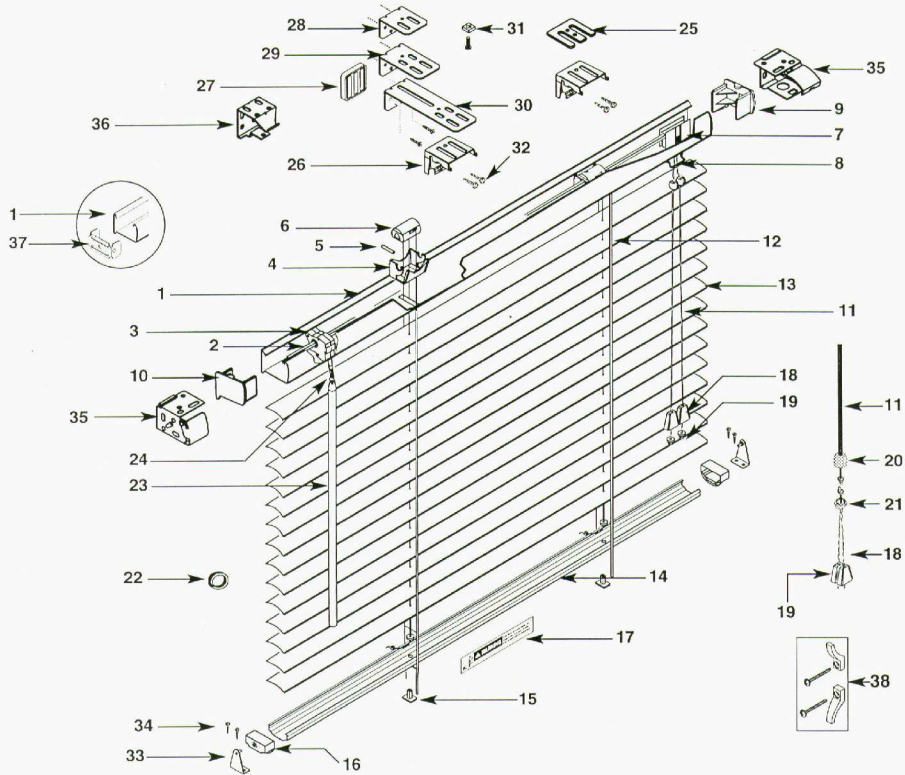

Classic Supreme Components

- | | |
|---|---|
| <ol style="list-style-type: none"> 1. Headrail 70-100-XXX 2. Tilt Rod 70-001-000 3. Wand Tilter 70-008-002 4. Tilt Rod Support 75-0085-02 5. Roller 75-0086-00 6. Tape Drum 70-013-094 7. Cord Lock 70-009-000 8. Cord Guide 70-083-000 9. Headrail End Cap, RH 70-124-XXX 10. Headrail End Cap, LH 70-125-XXX 11. Lift Cord, 1.4mm 70-044-XXX 12. Ladder, 20.0mm 70-178-XXX 13. Slats .006" Thick 70-050-XXX
.008" Thick 70-051-XXX 14. Bottomrail 70-020-XXX 15. Ladder Retainer 70-809-000 16. End Cap 70-036-XXX 17. Bottomrail Sticker 75-0026-01 18. Cord Tassel 70-046-XXX 19. Tassel Washer 85-2470-17 | <ol style="list-style-type: none"> 20. Cord Joiner Ball, Upper 70-101-XXX 21. Cord Joiner Ball, Lower 70-102-XXX 22. Tilt/Lift Ring* 70-282-000 23. Wand Varies 24. Wand Connector Clip 70-080-000 25. Bracket Shim* 75-1120-00 26. Hidden Mounting Bracket 75-1095-03 27. 3/8" Projection Block* 75-0088-00 28. 1 1/2" Projection Bracket* 75-0115-00** 29. 2 3/4" Projection Bracket* 70-005-000 30. 4 3/4" Projection Bracket* 70-006-000 31. Screw and Nut* 75-0116-00 32. Mounting Screw Varies 33. Hold Down Bracket* 85-2022-03 34. Screw* 85-7054-03 35. Box Brackets* 70-950-XXX 36. Center Support* 75-1129-00 37. End Stiffener* 75-0005-00 38. Cord Cleat Set 75-0600-00 <p>* Optional Item
** Standard on Privacy</p> |
|---|---|