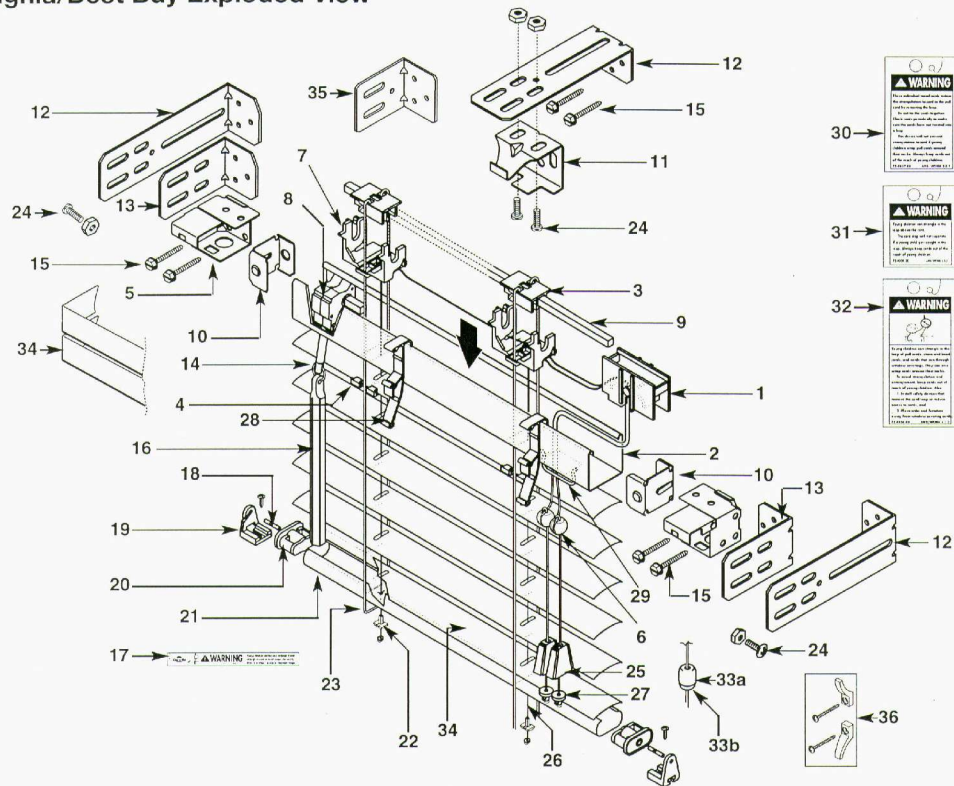

Insignia/Best Buy Exploded View

- | | | | |
|--|-------------|---|-------------|
| 1. Universal Plastic Cord Lock | .70-009-000 | 22. Tape/Cord Button | .70-809-000 |
| 2. Headrail - 1x1 | .70-200-AAA | 23. Ladder 21.5mm Insignia | .70-040-XXX |
| 3. Tape Drum | .75-4040-17 | Ladder 22.5mm BB | .70-440-XXX |
| 4. Slat Clip | .70-047-000 | 24. Screw and Nut | .75-0116-00 |
| 5. Brackets | .70-202-AAA | 25. Cord Tassel | .70-046-XXX |
| 6. Cord Stop Beads | .70-808-000 | 26. Lift Cord 1.4mm | .70-044-XXX |
| 7. Tilt Rod Support | .75-3110-00 | 27. Tassel Washer | .85-2470-17 |
| 8. Wand Tilter - Economizer | .70-408-001 | 28. Valance Clip | .70-087-000 |
| 9. Tilt Rod - Square | .70-201-000 | 29. Cord Separator | .70-083-000 |
| 10. End Stiffener | .70-215-000 | 30. Safety Warning Tag | .75-4056-00 |
| 11. Center Support Brackets | .70-203-000 | 31. Tassel Safety Hang Tag | .75-4057-00 |
| 12. Extension Bracket - 4 3/4" | .70-006-000 | 32. Cord Joiner Safety Hang Tag | .75-4059-00 |
| 13. Extension Bracket - 2 3/4" | .70-005-000 | 33a. Joiner Ball Top | .70-101-XXX |
| 14. Wand Connector Clip | .70-080-000 | 33b. Joiner Ball Bottom | .70-102-XXX |
| 15. #8 x 1 1/4" Screws - 2 per tape | .95-8282-03 | 34. Slat .006" Thick | .70-050-XXX |
| 16. Plastic Wand - Various Lengths | .70-XXX-000 | 35. Short Ext. Brackets 1 1/2" | .75-0115-00 |
| 17. Bottomrail Sticker | .70-114-003 | 36. Cord Cleat Set | .75-0600-00 |
| 18. Hold Down Pin | .70-225-000 | | |
| 19. Universal Hold Down Bracket (PK) | .70-130-000 | | |
| UnSlotted | .70-028-000 | Limited Tilter | .75-0091-00 |
| Slotted | .70-029-000 | E-Ring | .75-1041-00 |
| 20. Bottomrail End Cap | .70-226-XXX | | |
| 21. Bottomrail | .70-220-XXX | | |